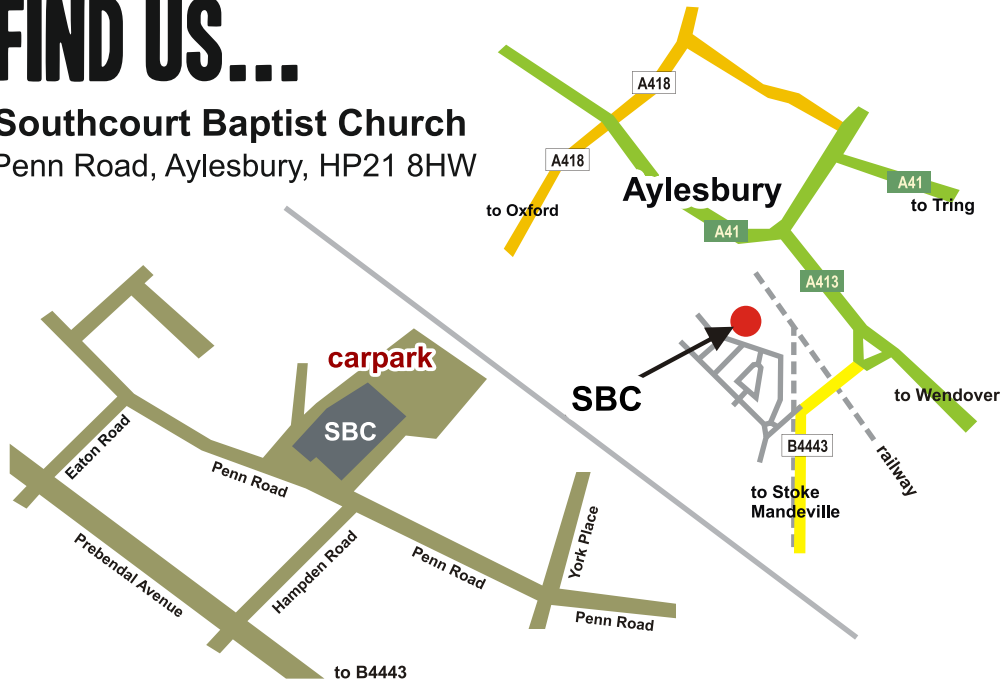

£3

ADULTS
7.15 PM TO 8.15 PM

@ **SOUTHCOURT
BAPTIST CHURCH**

+TUCK SHOP

FIND US...

Southcourt Baptist Church
Penn Road, Aylesbury, HP21 8HW

FIND US...

Southcourt Baptist Church
Penn Road, Aylesbury, HP21 8HW

FIND US...

Southcourt Baptist Church
Penn Road, Aylesbury, HP21 8HW

FIND US...

Southcourt Baptist Church
Penn Road, Aylesbury, HP21 8HW