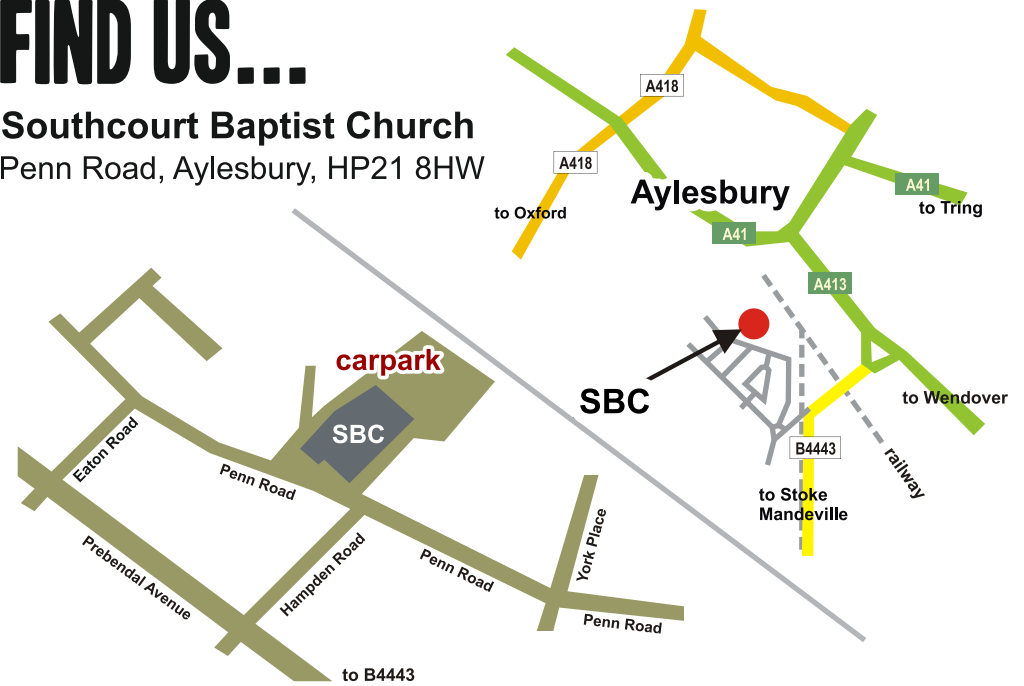

£3

ADULTS
7.15 PM TO 8.15 PM

@ **SOUTHCOURT
BAPTIST CHURCH**

+TUCK SHOP

FIND US...

Southcourt Baptist Church
Penn Road, Aylesbury, HP21 8HW

FIND US...

Southcourt Baptist Church
Penn Road, Aylesbury, HP21 8HW

FIND US...

Southcourt Baptist Church
Penn Road, Aylesbury, HP21 8HW

FIND US...

Southcourt Baptist Church
Penn Road, Aylesbury, HP21 8HW