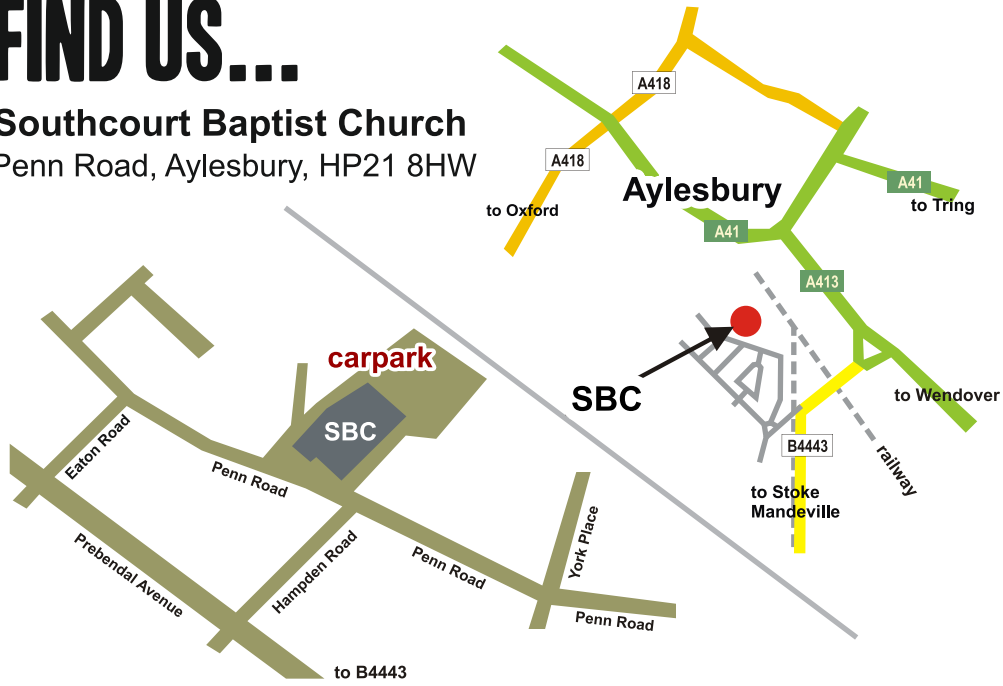

£3

ADULTS
7.15 PM TO 8.15 PM

@ **SOUTHCOURT
BAPTIST CHURCH**

+TUCK SHOP

FIND US...

Southcourt Baptist Church
Penn Road, Aylesbury, HP21 8HW

FIND US...

Southcourt Baptist Church
Penn Road, Aylesbury, HP21 8HW

FIND US...

Southcourt Baptist Church
Penn Road, Aylesbury, HP21 8HW

FIND US...

Southcourt Baptist Church
Penn Road, Aylesbury, HP21 8HW